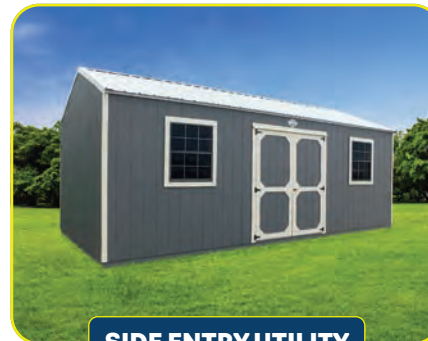

SIDE ENTRY UTILITY

- Double barn doors
- Two single pane windows