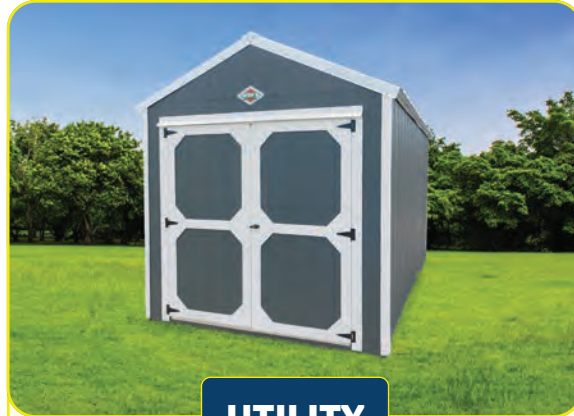

# COMPONENTS

**12'x24' SIDE ENTRY BARN WITH 4' LOFT**

### GABLE GARAGE

- ▶ 8' side wall height
- ▶ 9'x7' roll-up door
- ▶ 3' walk-thru door
- ▶ Two single pane windows