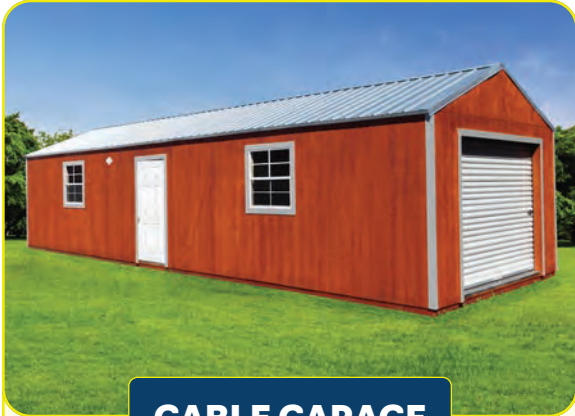

### GABLE GARAGE

- ▶ 8' side wall height
- ▶ 9'x7' roll-up door
- ▶ 3' walk-thru door
- ▶ Two single pane windows