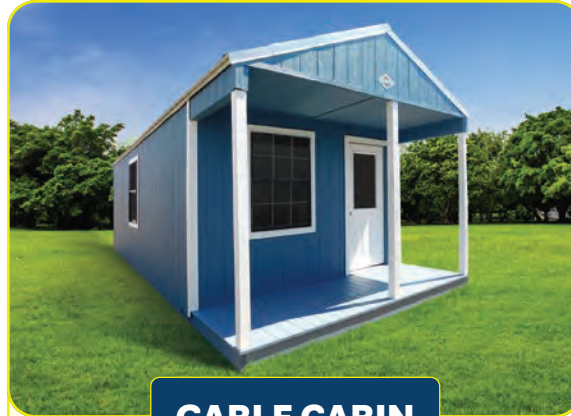

DELUXE GABLE CABIN

- 7' 6" side wall height
- 3' half glass door
- One to three double pane windows
- 6' covered porch
- Moisture barrier under roof
- All porches are now painted same as building color (posts and add-on railing will be trim color)

GABLE CABIN

- 7' 6" side wall height
- 3' half glass door
- One double pane window
- 4' covered porch (6' porch only on deluxe model)