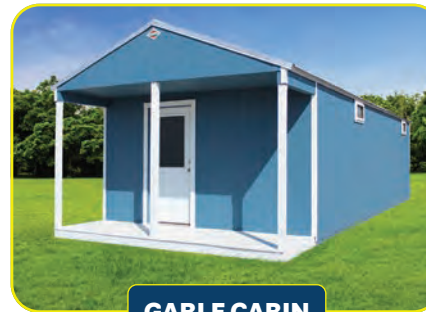

**GABLE CABIN**

- ▶ 7' 6" side wall height
- ▶ 3' half glass door
- ▶ One double pane window
- ▶ 4' covered porch (6' porch only on deluxe model)

**SIDE ENTRY GABLE CABIN**

- ▶ 7' 6" side wall height
- ▶ 3' half glass door
- ▶ Three double pane windows (sizes vary depending on building size)
- ▶ 12' wide building has 4' porch
- ▶ 14' & 16' wide buildings have 6' porch

**DELUXE GABLE CABIN**

- ▶ 3' half glass door
- ▶ Double pane windows
- ▶ 6' porch w/railing add-on
- ▶ Porches are now painted same as building color

**DELUXE GABLE CABIN**

- ▶ 3' half glass door
- ▶ Double pane windows
- ▶ 6' porch

**GABLE CABIN**

- ▶ 3' half glass door
- ▶ 24"x10" transom windows
- ▶ 4' porch

**DELUXE GABLE CABIN**

- ▶ 3' half glass door
- ▶ Double pane windows
- ▶ 6' porch

**NEW STYLE**

**14'x28' COUNTRY CABIN**