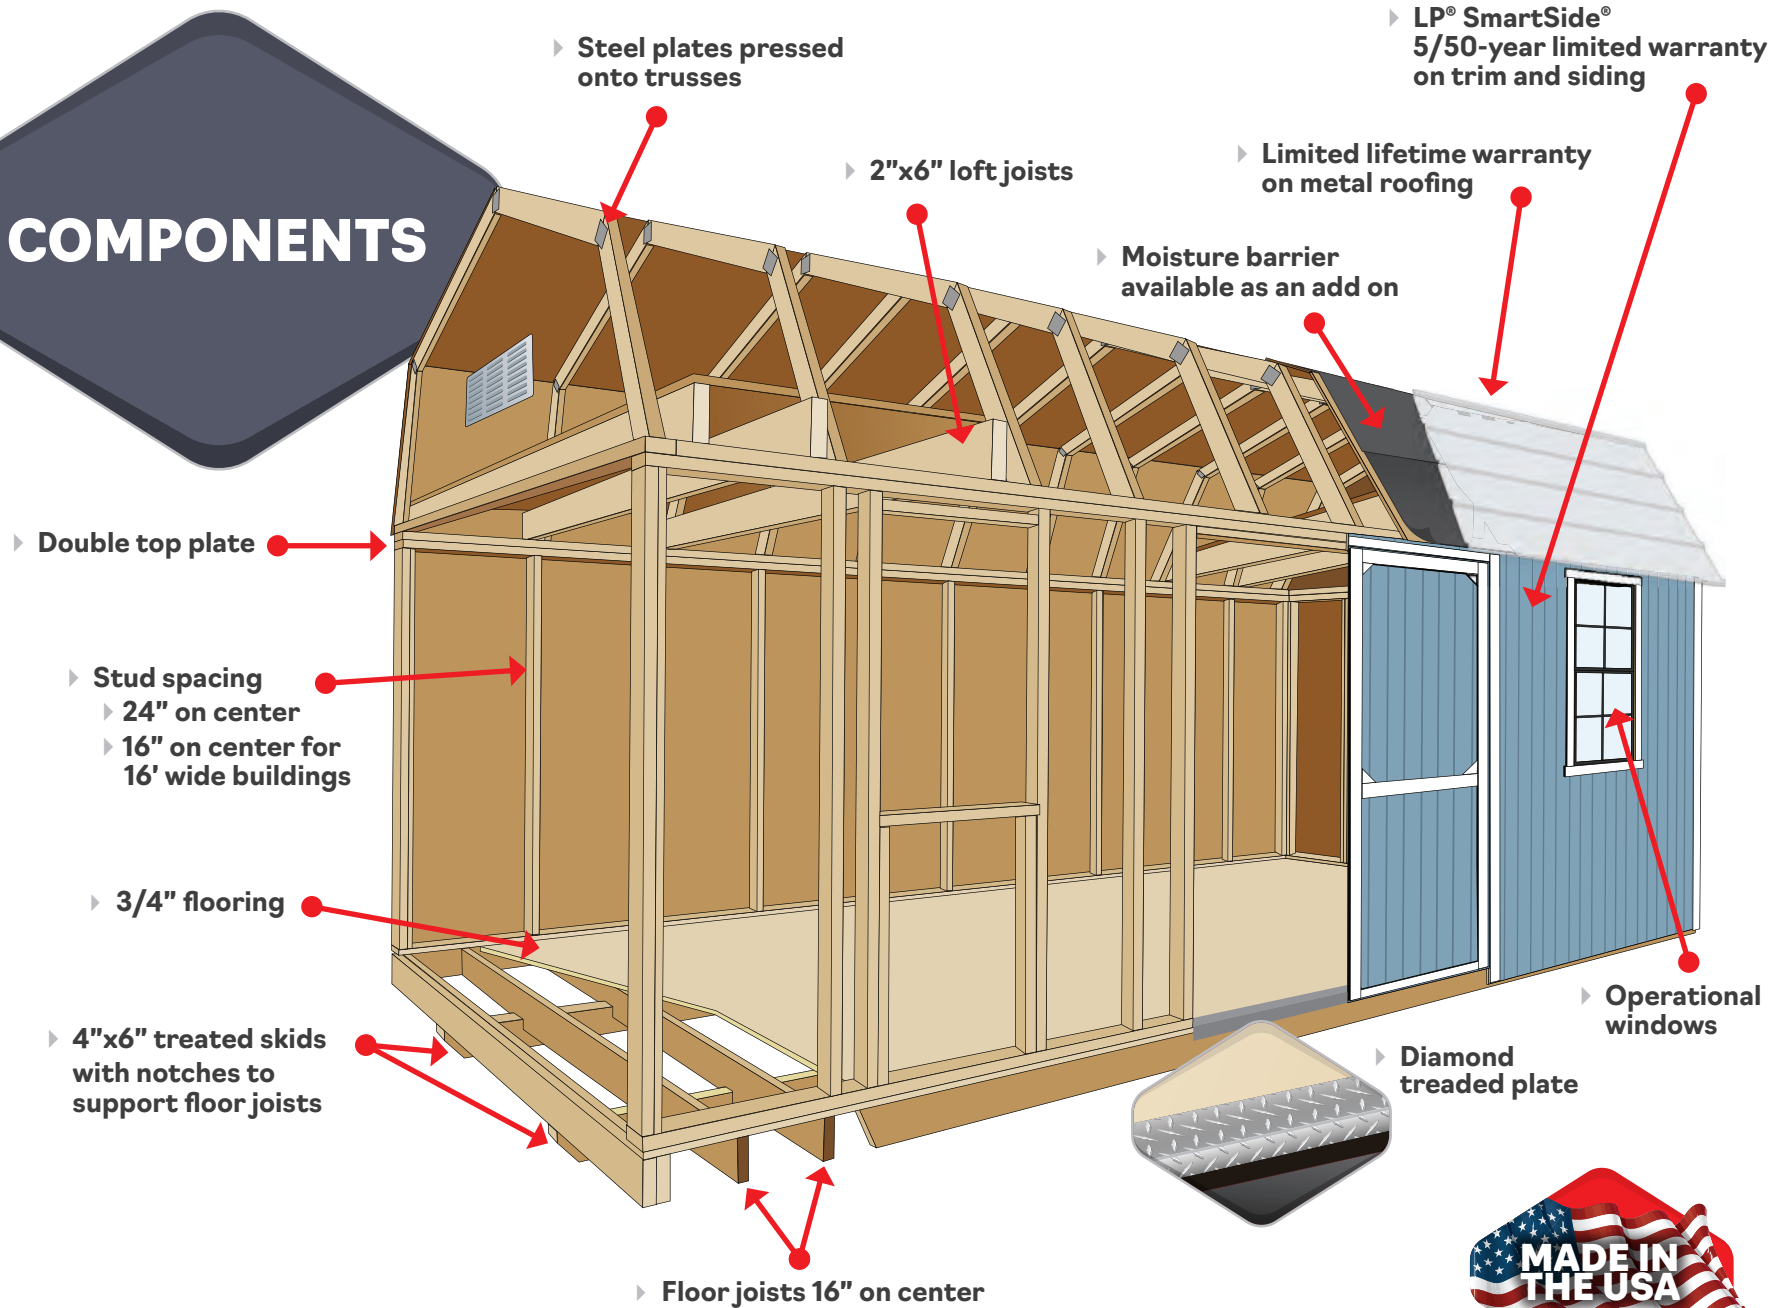

COMPONENTS

12'x24' SIDE ENTRY BARN WITH 4' LOFT