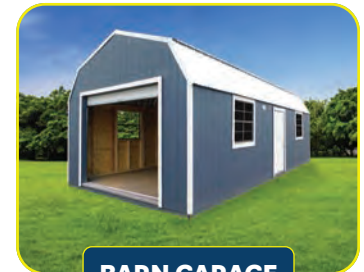

**SIDE ENTRY**

- ▶ Double barn doors
- ▶ Two single pane windows

**BARN GARAGE**

- ▶ Walk-thru door
- ▶ Roll-up door
- ▶ Two single pane windows

**JUNIOR BARN**

- ▶ Single barn door

**BARN GARAGE**

- ▶ Walk-thru door
- ▶ Roll-up door
- ▶ Two single pane windows

### DELUXE LOFTED CABIN

- ▶ 6' 6" side wall height
- ▶ 3' half glass door
- ▶ Comes standard with three double pane windows
- ▶ 6' porch with 6' loft

### SIDE ENTRY BARN CABIN

- ▶ 6' 6" side wall height
- ▶ 3' half glass door
- ▶ Three double pane windows
- ▶ 12' wide building has 4' porch
- ▶ 14' & 16' wide buildings have 6' porch
- ▶ Options for lofts on either end and over door/porch
- ▶ Porch railing is now an add-on option