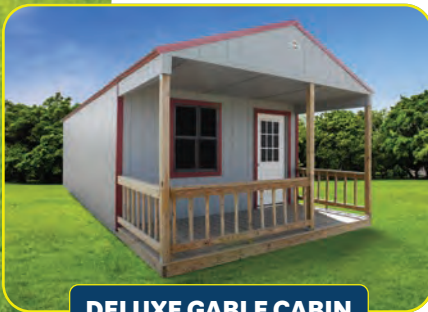

**16'x48' DELUXE GABLE CABIN**

*shown with add-on porch railing and  
additional 3'x4' double pane windows*

# DELUXE GABLE CABIN

- ▶ 7' 6" side wall height
- ▶ 3' half glass door
- ▶ One to three double pane windows
- ▶ 6' covered porch
- ▶ Moisture barrier under roof
- ▶ All porches are now painted same as building color (posts and add-on railing will be trim color)

**GABLE CABIN**

- ▶ 7' 6" side wall height
- ▶ 3' half glass door
- ▶ One double pane window
- ▶ 4' covered porch (6' porch only on deluxe model)

**SIDE ENTRY GABLE CABIN**

- ▶ 7' 6" side wall height
- ▶ 3' half glass door
- ▶ Three double pane windows (sizes vary depending on building size)
- ▶ 12' wide building has 4' porch
- ▶ 14' & 16' wide buildings have 6' porch