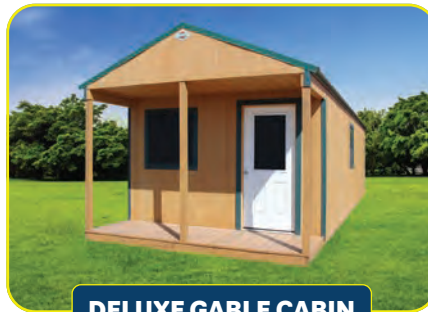

# DELUXE GABLE CABIN

- ▶ 7' 6" side wall height
- ▶ 3' half glass door
- ▶ One to three double pane windows
- ▶ 6' covered porch
- ▶ Moisture barrier under roof
- ▶ All porches are now painted same as building color (posts and add-on railing will be trim color)

**GABLE CABIN**

- ▶ 7' 6" side wall height
- ▶ 3' half glass door
- ▶ One double pane window
- ▶ 4' covered porch (6' porch only on deluxe model)

**SIDE ENTRY GABLE CABIN**

- ▶ 7' 6" side wall height
- ▶ 3' half glass door
- ▶ Three double pane windows (sizes vary depending on building size)
- ▶ 12' wide building has 4' porch
- ▶ 14' & 16' wide buildings have 6' porch

**DELUXE GABLE CABIN**

- ▶ 3' half glass door
- ▶ Double pane windows
- ▶ 6' porch w/railing add-on
- ▶ Porches are now painted same as building color

**DELUXE GABLE CABIN**

- ▶ 3' half glass door
- ▶ Double pane windows
- ▶ 6' porch

**GABLE CABIN**

- ▶ 3' half glass door
- ▶ 24"x10" transom windows
- ▶ 4' porch

**DELUXE GABLE CABIN**

- ▶ 3' half glass door
- ▶ Double pane windows
- ▶ 6' porch

**NEW STYLE**

**14'x28' COUNTRY CABIN**