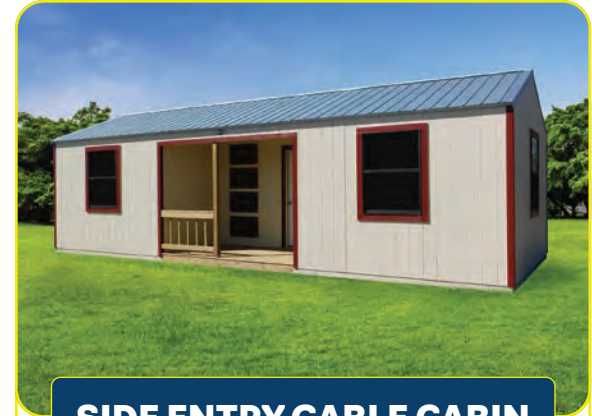

SIDE ENTRY GABLE CABIN

- 7' 6" side wall height
- 3' half glass door
- Three double pane windows (sizes vary depending on building size)
- 12' wide building has 4' porch
- 14' & 16' wide buildings have 6' porch