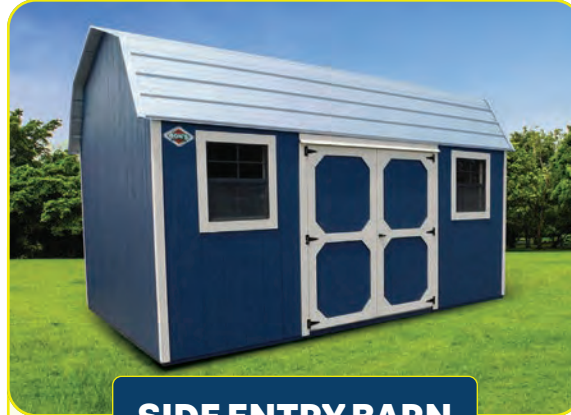

# BARN

- ▶ 5' 6" side wall height
- ▶ 8' wide buildings have 4' single barn door
- ▶ 10' wide and up buildings have 6' double barn doors
- ▶ Option to add lofts

**SIDE ENTRY BARN**

- ▶ 6' 6" side wall height
- ▶ 6' double barn doors
- ▶ Two single pane windows (12' longs have one window)
- ▶ Two lofts (4' or 8' option on both ends)