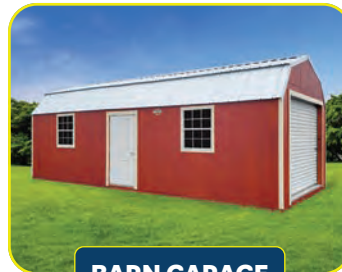

# BARN

- ▶ 5' 6" side wall height
- ▶ 8' wide buildings have 4' single barn door
- ▶ 10' wide and up buildings have 6' double barn doors
- ▶ Option to add lofts

**SIDE ENTRY BARN**

- ▶ 6' 6" side wall height
- ▶ 6' double barn doors
- ▶ Two single pane windows (12' longs have one window)
- ▶ Two lofts (4' or 8' option on both ends)

**JUNIOR BARN**

- ▶ 4' side wall height
- ▶ 8' wide buildings have 4' single barn door
- ▶ 10' wide and up buildings have 6' double barn doors
- ▶ No loft option on this model

**BARN**

- ▶ Double barn doors

**SIDE ENTRY**

- ▶ Double barn doors
- ▶ Two single pane windows

**BARN GARAGE**

- ▶ Walk-thru door
- ▶ Roll-up door
- ▶ Two single pane windows

**JUNIOR BARN**

- ▶ Single barn door

**BARN GARAGE**

- ▶ Walk-thru door
- ▶ Roll-up door
- ▶ Two single pane windows

### DELUXE LOFTED CABIN

- ▶ 6' 6" side wall height
- ▶ 3' half glass door
- ▶ Comes standard with three double pane windows
- ▶ 6' porch with 6' loft