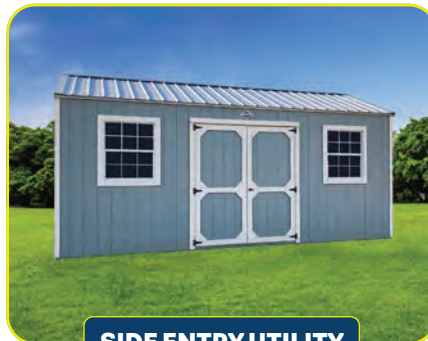

SIDE ENTRY UTILITY

- Double barn doors
- Two single pane windows