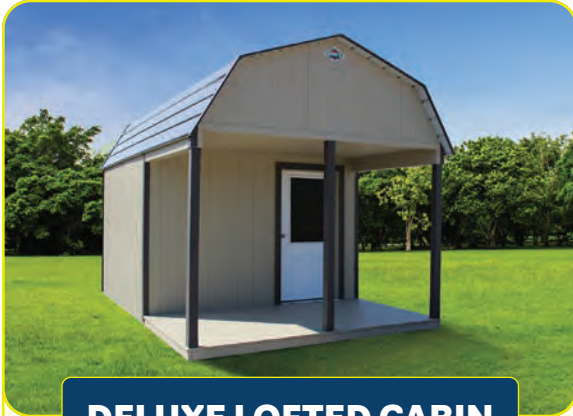

**SIDE ENTRY**

- ▶ Double barn doors
- ▶ Two single pane windows

**BARN GARAGE**

- ▶ Walk-thru door
- ▶ Roll-up door
- ▶ Two single pane windows

**JUNIOR BARN**

- ▶ Single barn door

**BARN GARAGE**

- ▶ Walk-thru door
- ▶ Roll-up door
- ▶ Two single pane windows

### DELUXE LOFTED CABIN

- ▶ 6' 6" side wall height
- ▶ 3' half glass door
- ▶ Comes standard with three double pane windows
- ▶ 6' porch with 6' loft