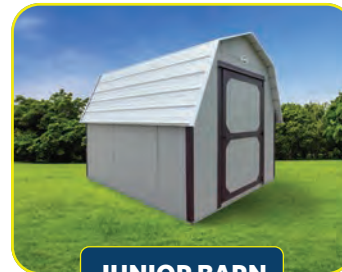

# BARN

- ▶ 5' 6" side wall height
- ▶ 8' wide buildings have 4' single barn door
- ▶ 10' wide and up buildings have 6' double barn doors
- ▶ Option to add lofts

**SIDE ENTRY BARN**

- ▶ 6' 6" side wall height
- ▶ 6' double barn doors
- ▶ Two single pane windows (12' longs have one window)
- ▶ Two lofts (4' or 8' option on both ends)

**JUNIOR BARN**

- ▶ 4' side wall height
- ▶ 8' wide buildings have 4' single barn door
- ▶ 10' wide and up buildings have 6' double barn doors
- ▶ No loft option on this model

**BARN**

- ▶ Double barn doors

**SIDE ENTRY**

- ▶ Double barn doors
- ▶ Two single pane windows

**BARN GARAGE**

- ▶ Walk-thru door
- ▶ Roll-up door
- ▶ Two single pane windows

**JUNIOR BARN**

- ▶ Single barn door

**BARN GARAGE**

- ▶ Walk-thru door
- ▶ Roll-up door
- ▶ Two single pane windows

### DELUXE LOFTED CABIN

- ▶ 6' 6" side wall height
- ▶ 3' half glass door
- ▶ Comes standard with three double pane windows
- ▶ 6' porch with 6' loft