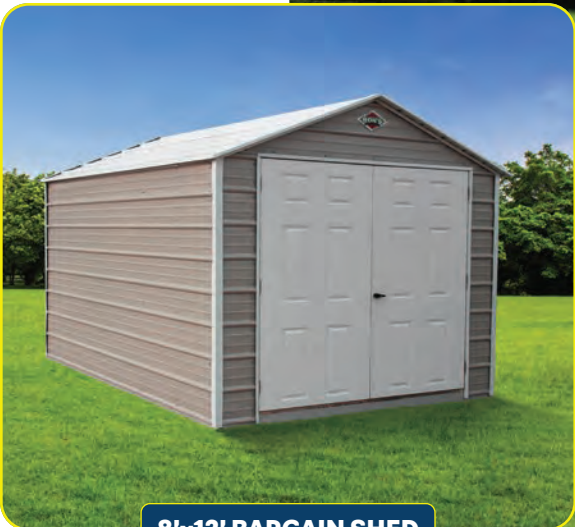

# BARGAIN SHED

- ▶ **5' 6" wall height**
- ▶ **6' double slab door**
- ▶ **29 gauge metal roof and siding**

*\*Limited color options*

*\*No add-on features available*

**8'x12' BARGAIN SHED**

**12'x24' BARGAIN SHED**