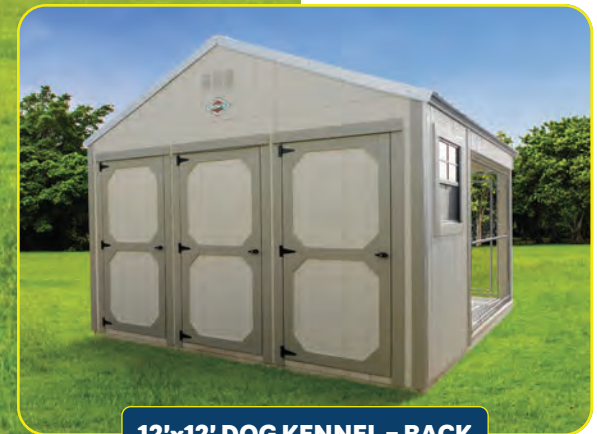

12'x12' DOG KENNEL – BACK