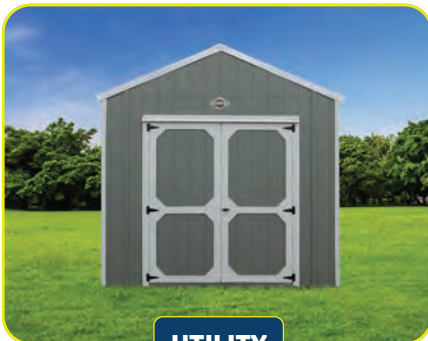

### GABLE GARAGE

- ▶ 8' side wall height
- ▶ 9'x7' roll-up door
- ▶ 3' walk-thru door
- ▶ Two single pane windows

### UTILITY

- ▶ 8' wide buildings have 6' 5" side wall height
- ▶ 10' wide and up buildings have 7' 6" side wall height
- ▶ 6' double barn doors on all building sizes

- ▶ 7' 6" side wall height
- ▶ 6' double barn doors on all building sizes