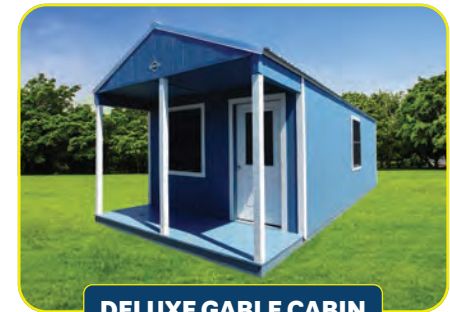

**GABLE CABIN**

- ▶ 7' 6" side wall height
- ▶ 3' half glass door
- ▶ One double pane window
- ▶ 4' covered porch (6' porch only on deluxe model)

**SIDE ENTRY GABLE CABIN**

- ▶ 7' 6" side wall height
- ▶ 3' half glass door
- ▶ Three double pane windows (sizes vary depending on building size)
- ▶ 12' wide building has 4' porch
- ▶ 14' & 16' wide buildings have 6' porch

**DELUXE GABLE CABIN**

- ▶ 3' half glass door
- ▶ Double pane windows
- ▶ 6' porch w/railing add-on
- ▶ Porches are now painted same as building color

**DELUXE GABLE CABIN**

- ▶ 3' half glass door
- ▶ Double pane windows
- ▶ 6' porch

**GABLE CABIN**

- ▶ 3' half glass door
- ▶ 24"x10" transom windows
- ▶ 4' porch

**DELUXE GABLE CABIN**

- ▶ 3' half glass door
- ▶ Double pane windows
- ▶ 6' porch

**NEW STYLE**

**14'x28' COUNTRY CABIN**